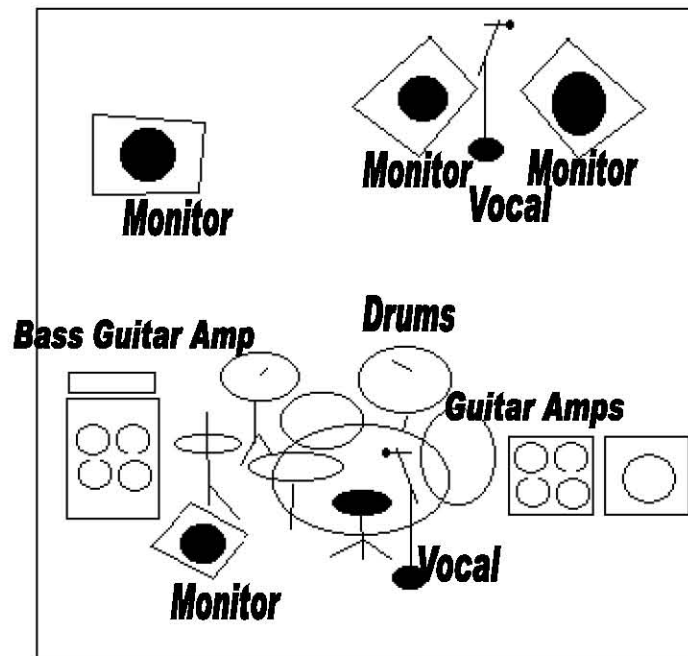

Industrial-Strength **MIKE MILLIGAN AND STEAM SHOVEL** *Soulful Music*

Po box 6363, Kokomo, IN 46904 tele -765-437-7559. email- mmilligan_ss@yahoo.com
Sound /Technical Sheet

-NO COMPRESSION, REVERBS, DELAYS, ECHOES, OR ANY EFFECTS ON VOCALS, OR ANY OTHER INSTRUMENT IN MONITORS. PLEASE. THANK YOU.

-Monitor mixes are: (listed in order of level preference)

*Front monitors (stage left and right) must have vocal, snare drum / kick drum, bass guitar.

*Drum monitors must have bass guitar, kick drum / snare drum, and vocal.

-THANK YOU for your Help!

Equipment List:

2 Fender Super Reverb (4x10) Guitar Amps

1 Fender Vibratone/Leslie

1 Aguilar 2x12 cab and TH500 head or 1 David Eden Bass Amp w 4x10 Cabinet

1 Pearl 4 Piece Drums Kit

2 Sennheiser 935 Vocal Microphones

AUDIENCE